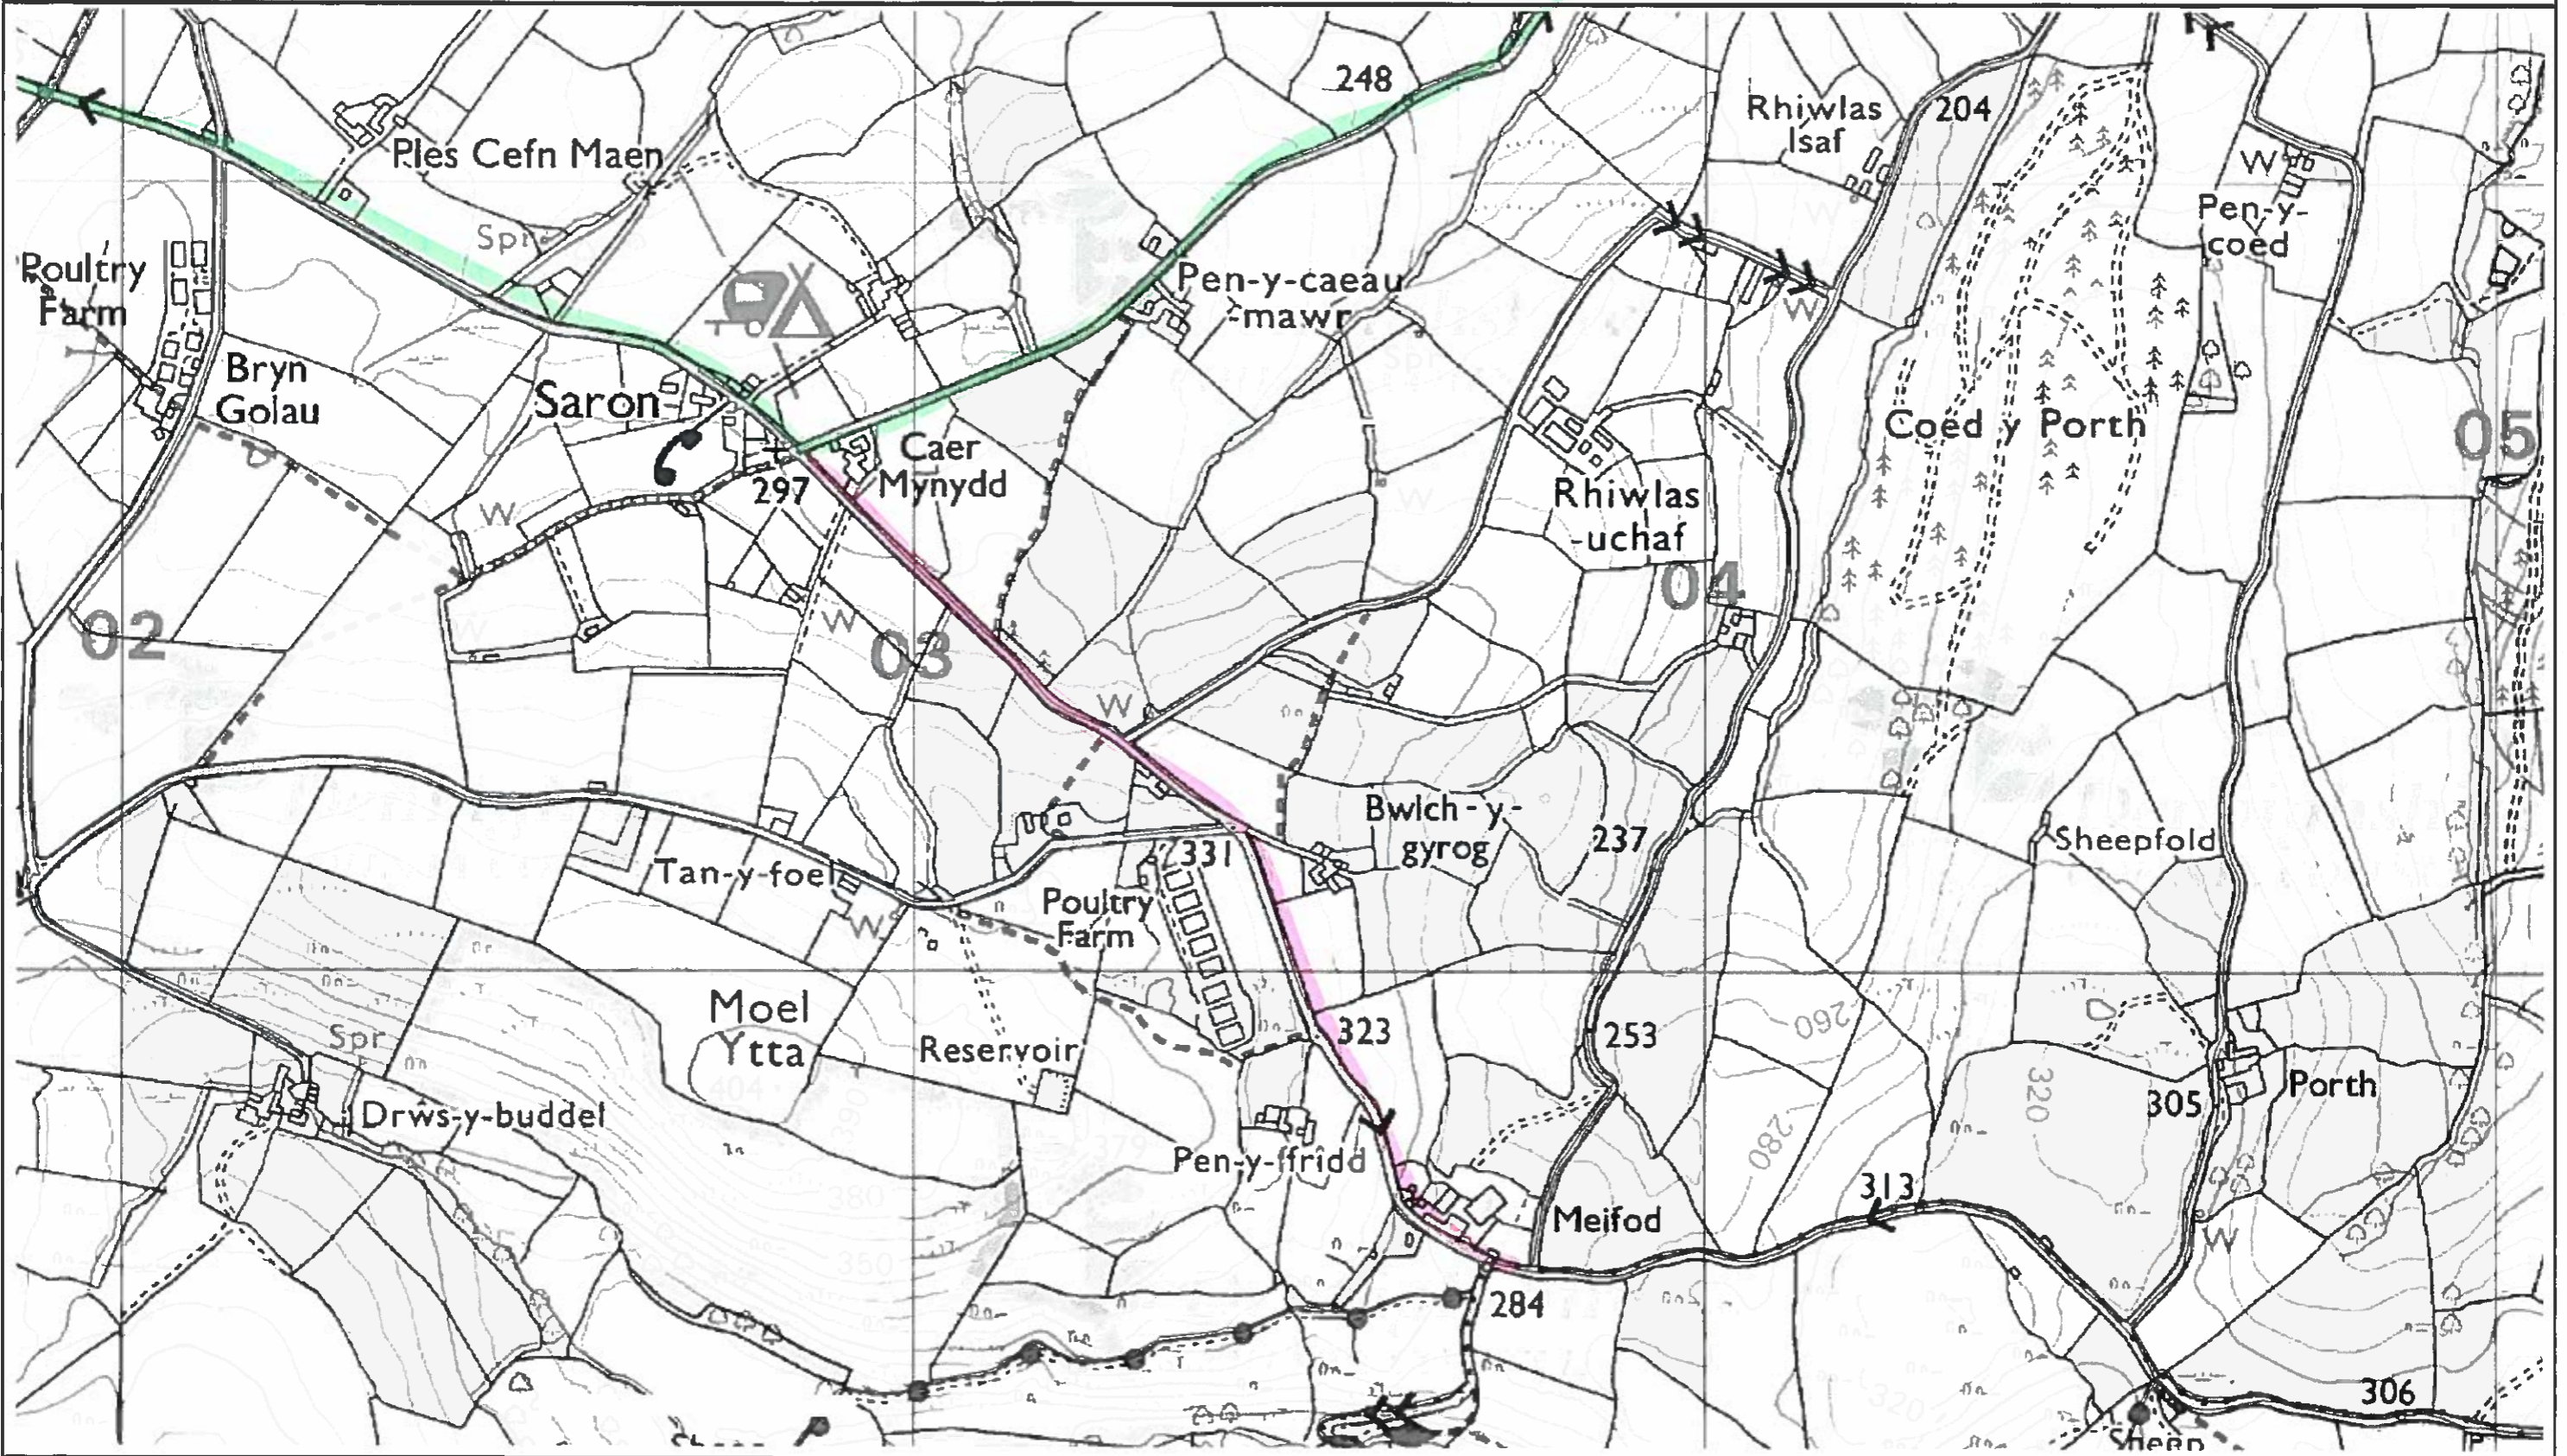

Site A

Date 4/3/2015
Scale 1/7948
Centre = 303464 E 360309 N

This is an extract of the millennium map™ which is copyright Getmapping Plc
Hawlfraint y Goron a hawliau cronfa ddata 2014 Arolwg Ordnans 100023408
Crown copyright and database rights 2014 Ordnance Survey 100023408